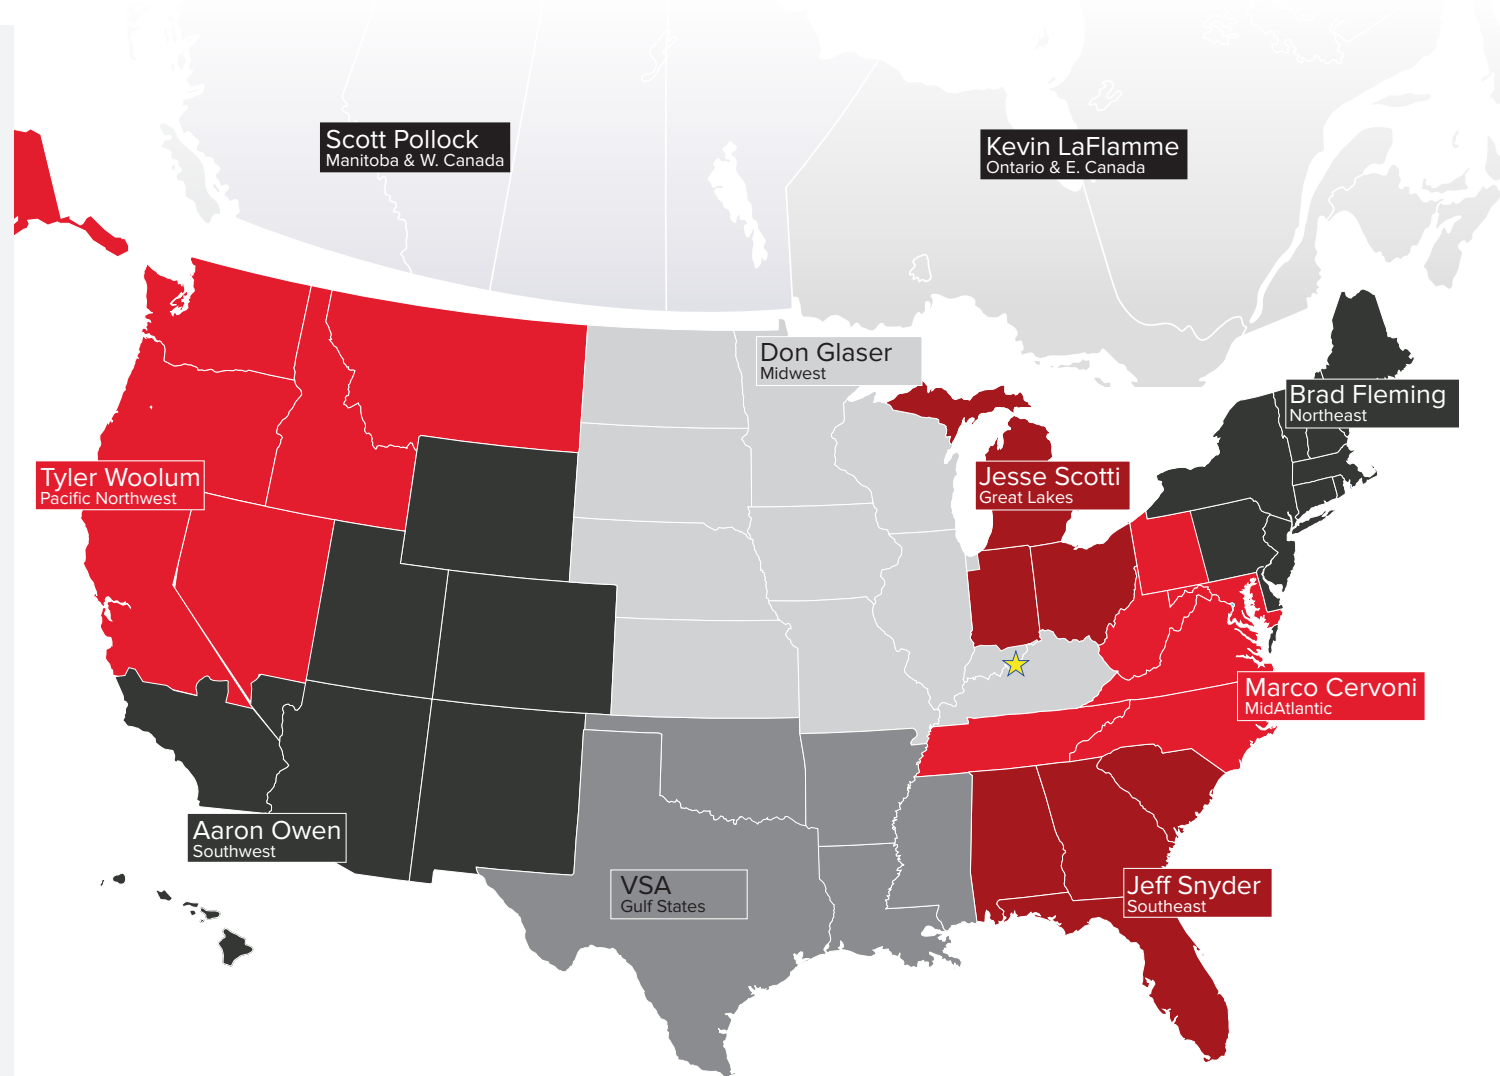

REGIONAL SALES MANAGERS

Contacts

Aaron Owen - Southwest

480-684-4036

aarono@challengerlifts.com

Brad Fleming - Northeast

610-731-5267

bradleyf@challengerlifts.com

Don Glaser - Midwest

847-975-7358

donal dg@challengerlifts.com

Jeff Snyder - Southeast

770-490-8415

jsnyder@challengerlifts.com

Kevin LaFlamme - Ontario & E Canada

+1 226-750-7249

kevinl@challengerlifts.com

Marco Cervoni - MidAtlantic

502-888-4091

marcoc@challengerlifts.com

Scott Pollock - Manitoba & W Canada

+1 817-307-9007

scottp@challengerlifts.com

VSA - Gulf States

214-353-0765

tcole@vsareps.com

Jesse Scotti - Great Lakes

502-523-1522

jesses@challengerlifts.com

Tyler Woolum - Pacific Northwest

408-314-2129

tylerw@challengerlifts.com

Corporate
Contacts

Customer Care

800-648-5438

sales@challengerlifts.com

Service

800-648-5438

service@challengerlifts.com