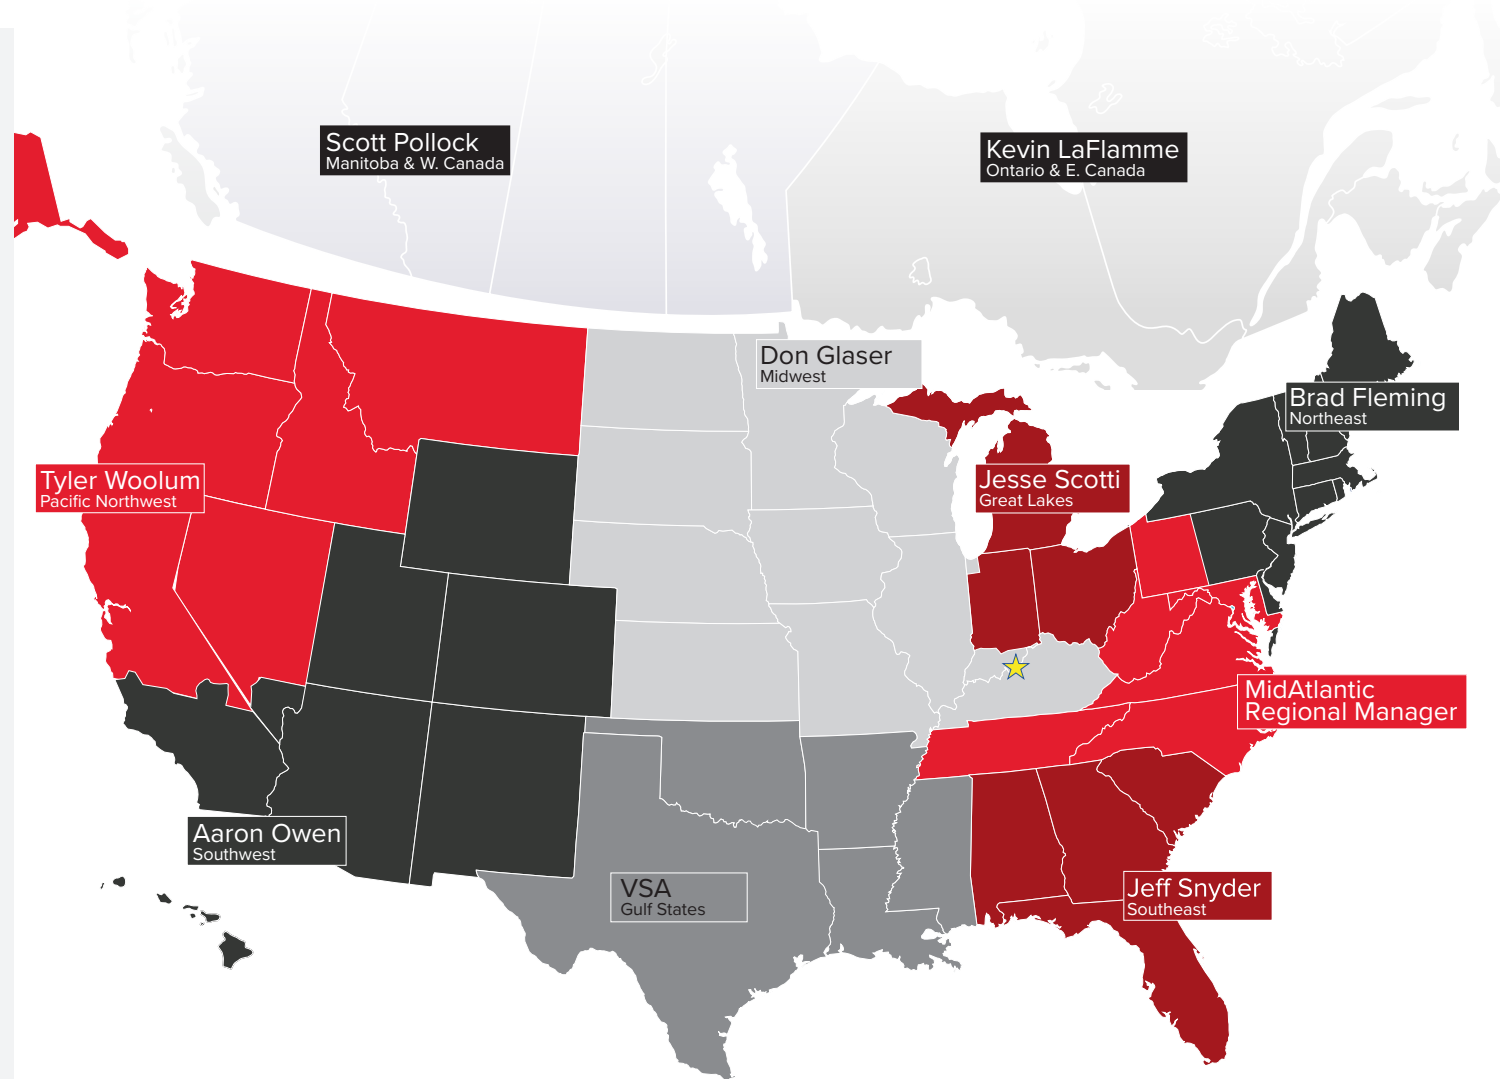

REGIONAL SALES MANAGERS

Contacts

Aaron Owen - Southwest

480-684-4036
aaron@challengerlifts.com

Brad Fleming - Northeast

610-731-5267
bradley@challengerlifts.com

Don Glaser - Midwest

847-975-7358
donaldg@challengerlifts.com

Jeff Snyder - Southeast

770-490-8415
jsnyder@challengerlifts.com

Kevin LaFlamme - Ontario & E Canada

+1 226-750-7249
kevinl@challengerlifts.com

MidAtlantic Regional Manager

+1 800-648-5438
sales@challengerlifts.com

Scott Pollock - Manitoba & W Canada

+1 817-307-9007
scottp@challengerlifts.com

VSA - Gulf States

214-353-0765
tcole@vsareps.com

Jesse Scotti - Great Lakes

502-523-1522
jesses@challengerlifts.com

Tyler Woolum - Pacific Northwest

408-314-2129
tylerw@challengerlifts.com

Corporate Contacts

Customer Care

800-648-5438
sales@challengerlifts.com

Service

800-648-5438
service@challengerlifts.com