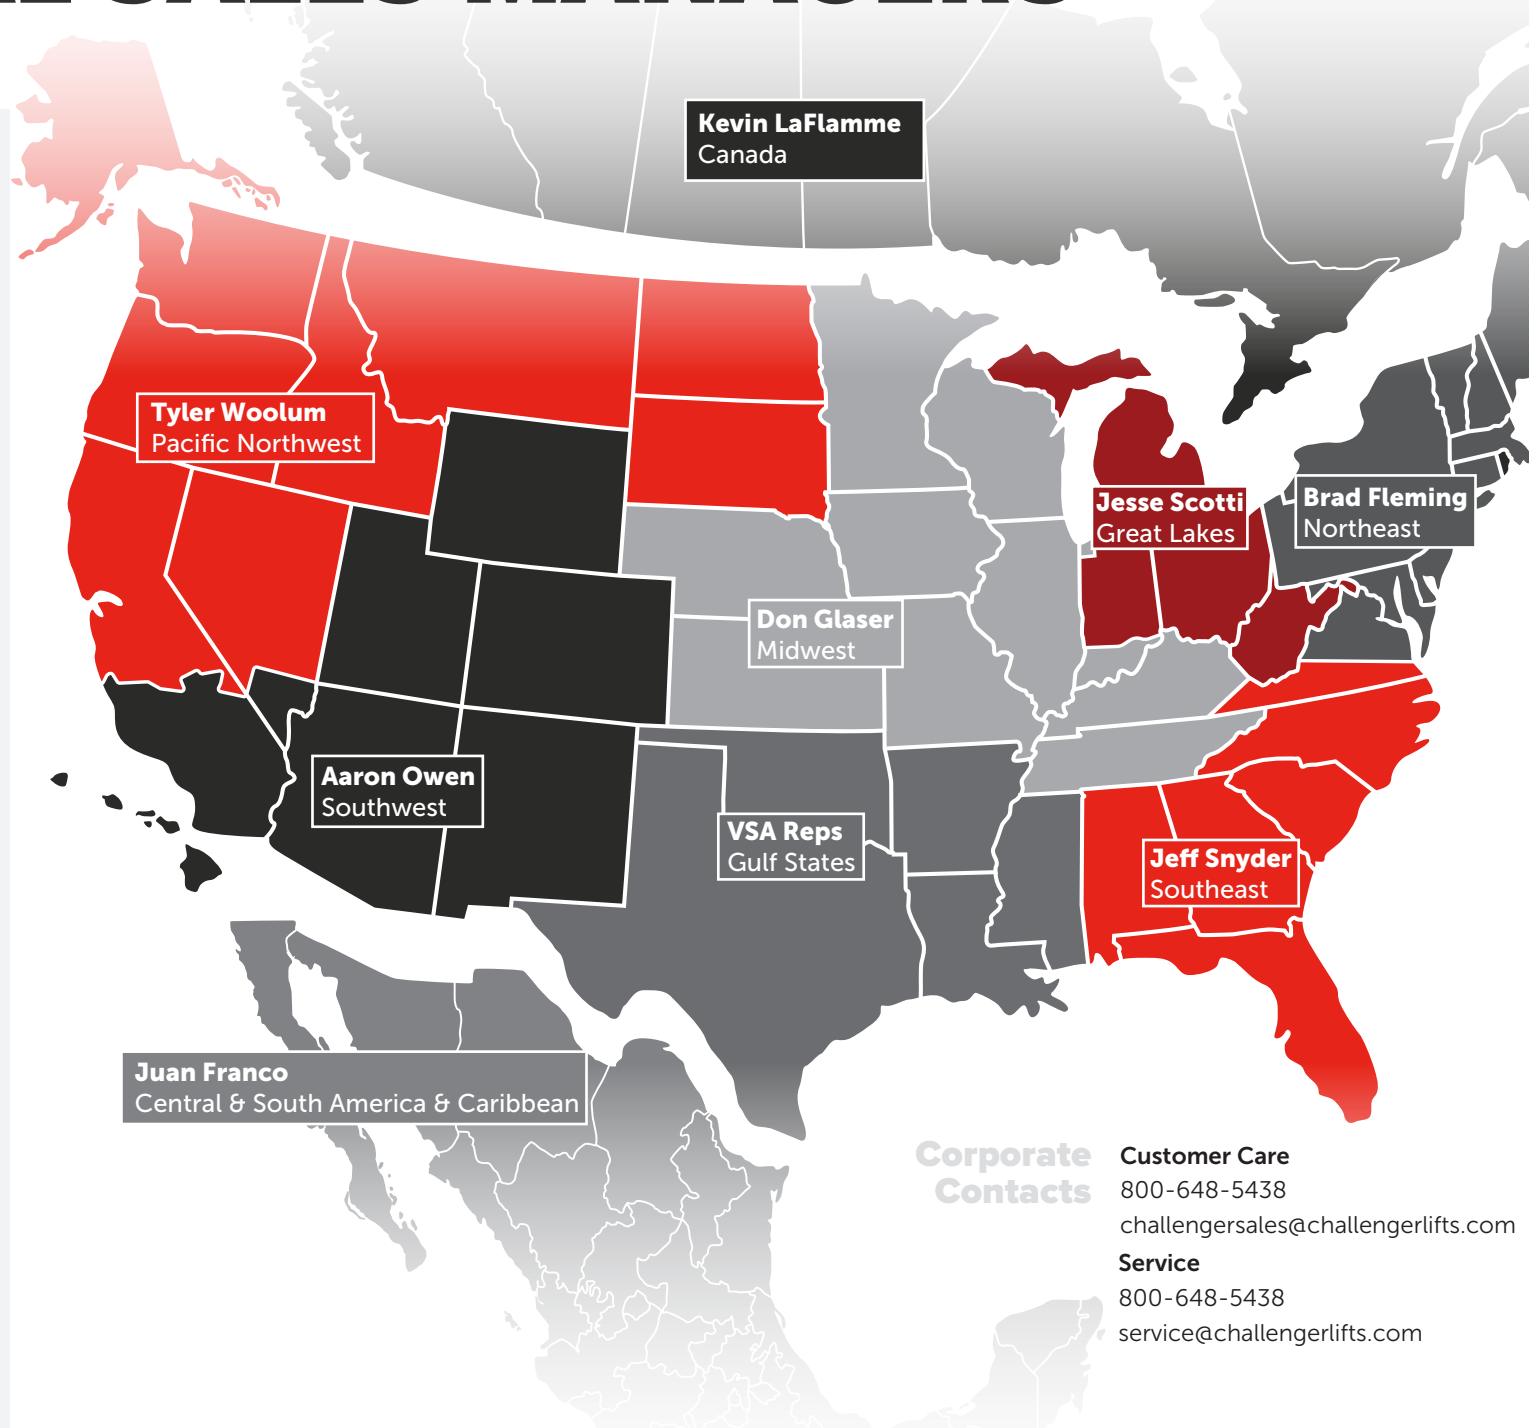

REGIONAL SALES MANAGERS

Contacts

Aaron Owen

480-684-4036

aarono@challengerlifts.com

Brad Fleming

610-731-5267

bradleyf@challengerlifts.com

Don Glaser

847-975-7358

donaldg@challengerlifts.com

Jeff Snyder

770-490-8415

jsnyder@challengerlifts.com

Kevin LaFlamme

+1 226-750-7249

kevinl@challengerlifts.com

VSA

214-353-0765

tcole@vsareps.com

Jesse Scotti

502-523-1522

jesses@challengerlifts.com

Tyler Woolum

408-314-2129

tylerw@challengerlifts.com

Juan Franco

305-205-0940

juan.e.franco@snapon.com

Corporate Contacts

Customer Care

800-648-5438

challengersales@challengerlifts.com

Service

800-648-5438

service@challengerlifts.com